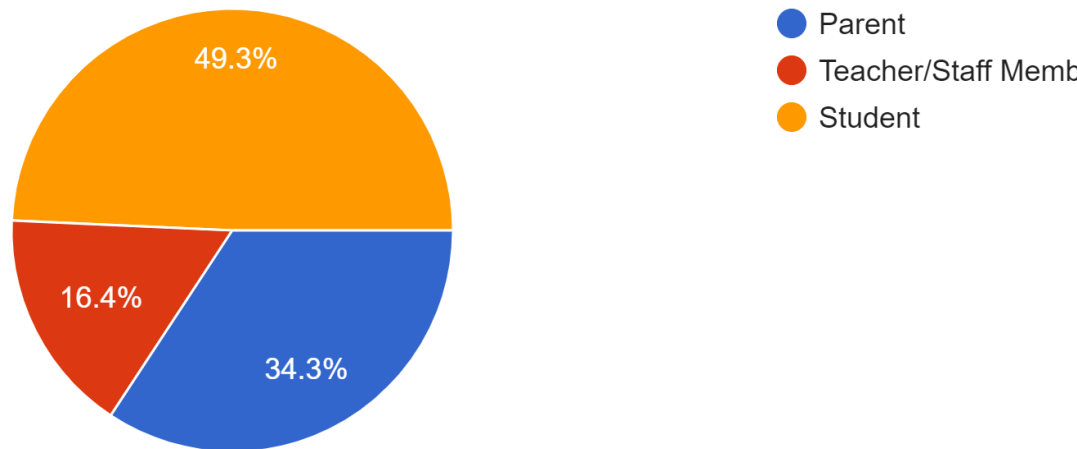

# 2020-2021 Calendar Survey Results

Are you a...

140 responses

Would you be in favor of a four day school week?

140 responses